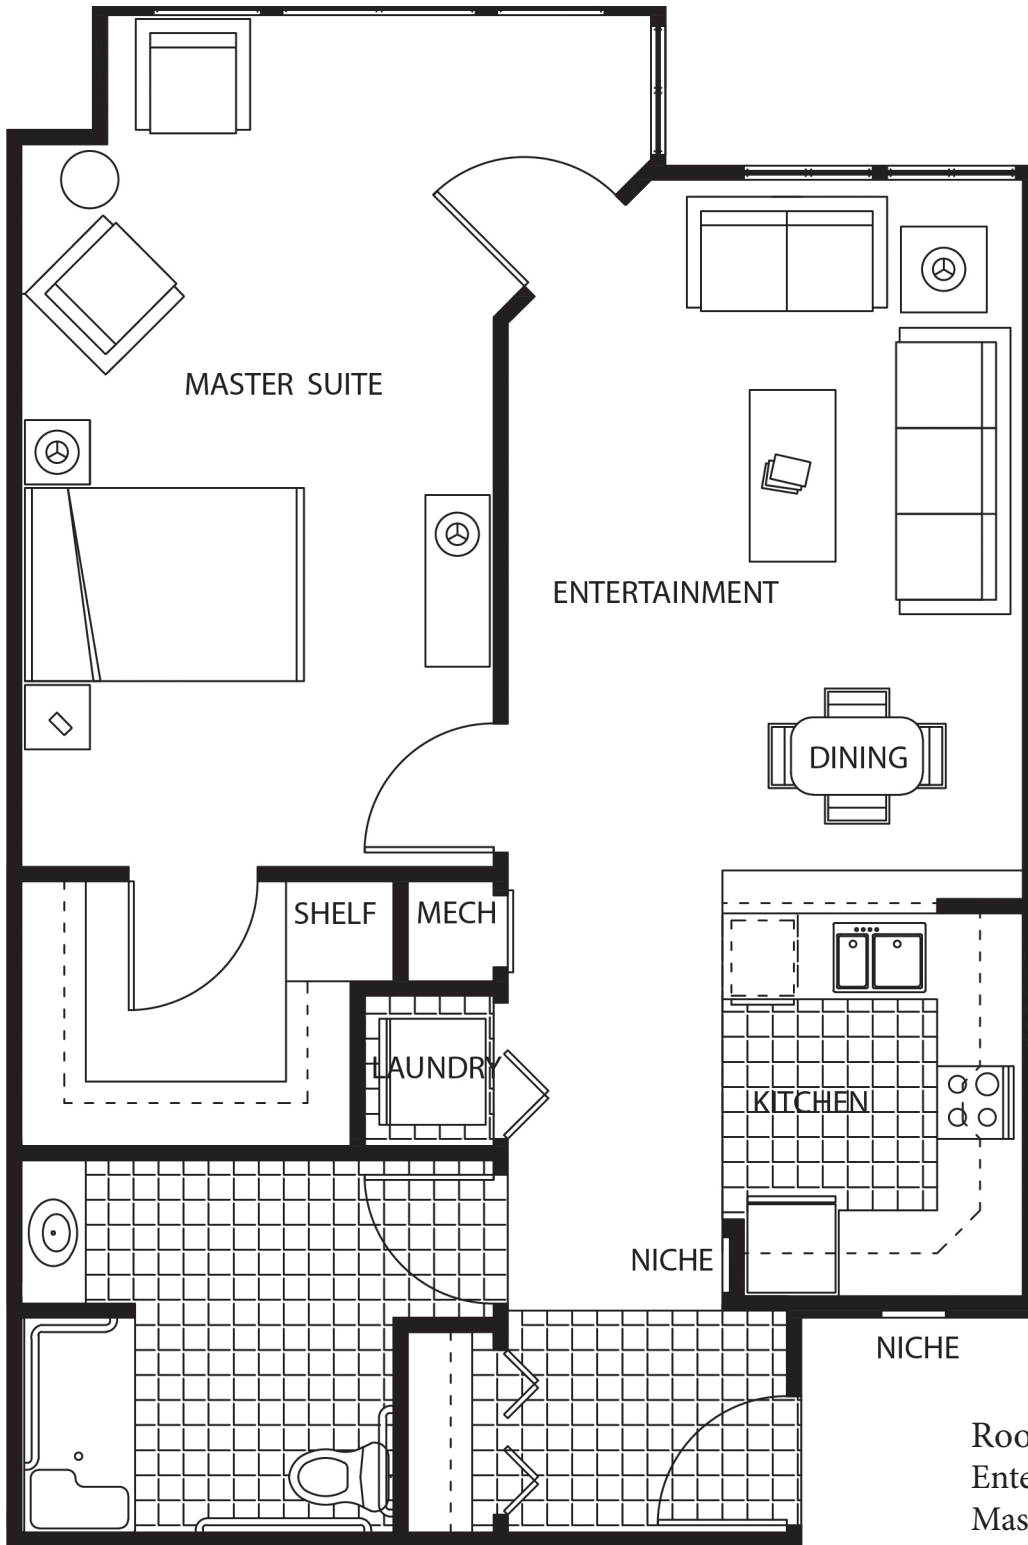

Featured Floorplan - Belle

Belle
848 Sq. Ft.

Room Sizes	
Entertainment	12' x 10'1"
Master Suite	11' x 21'4"
Kitchen	7'7" x 8'11"
Dining	12' x 7'6"
Laundry	2'11" x 3'4"