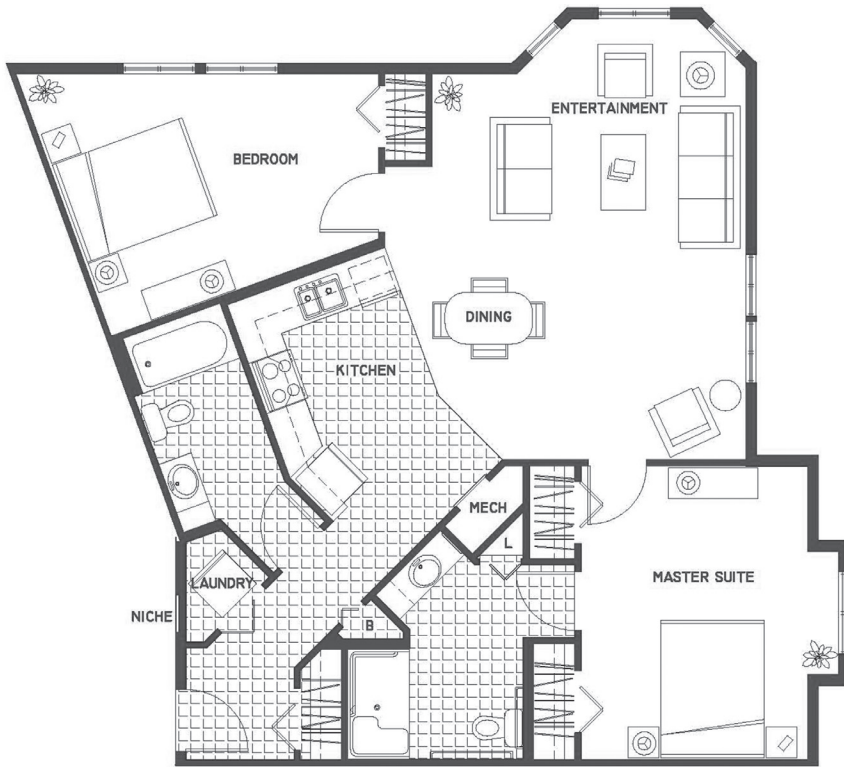

Floorplans

Alexandria 1,207 Sq. Ft.

Room Sizes

Entertainment	16'2" x 16'4"
Master Suite	11'8" x 14'2"
Bedroom	11'3" x 10'10"
Kitchen	7'9" x 9'2"
Dining	13' x 7'2"
Laundry	3'11" x 4'1"

Augusta 1,129 Sq. Ft.

Room Sizes

Entertainment	15'1" x 11'5"
Master Suite	10'10" x 14'2"
Bedroom	12'10" x 12'7"
Kitchen	8' x 11'6"
Dining	10'9" x 7'1"
Laundry	3'11" x 4'8"