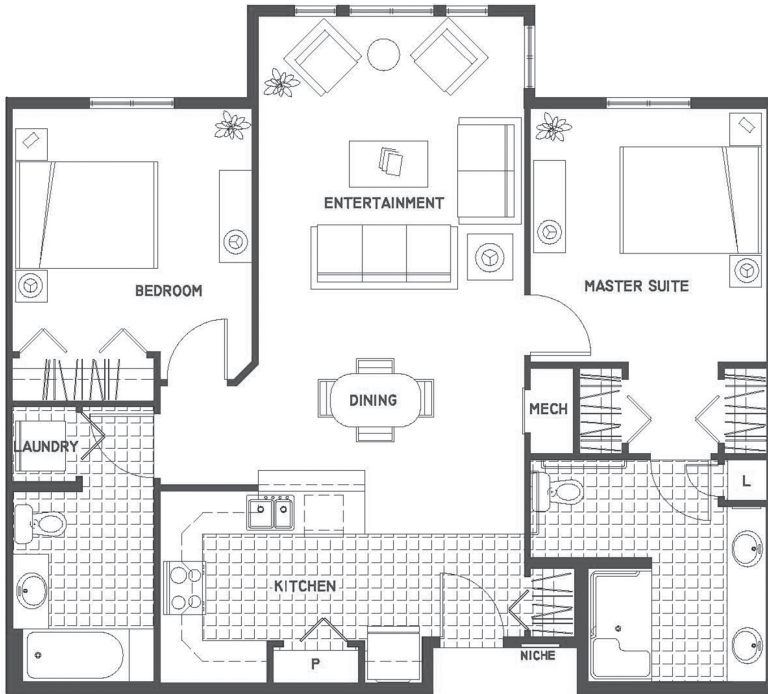

# Floorplans

**Magnolia**  
1,052 Sq. Ft.

Room Sizes	
Entertainment	12'5" x 13'
Master Suite	11' x 11'10"
Bedroom	11'2" x 11'3"
Kitchen	12'2" x 8'11"
Dining	12'5" x 8'10"
Laundry	2'11" x 3'7"

**Magnolia II**  
1,118 Sq. Ft.

Room Sizes	
Entertainment	12'5" x 14'10"
Master Suite	11' x 13'8"
Bedroom	11'2" x 13'2"
Kitchen	12'2" x 8'11"
Dining	12'5" x 8'10"
Laundry	2'11" x 3'7"

## Selina 1,067 Sq. Ft.

Room Sizes	
Entertainment	13' x 11'6"
Master Suite	11'8" x 14'2"
Bedroom	11'3" x 10'10"
Kitchen	8'1" x 9'2"
Dining	13' x 7'2"
Laundry	3'11" x 4'1"

## Room Sizes

Entertainment	12' x 10'5"
Master Suite	11'4" x 17'2"
Bedroom	14'1" x 21'
Kitchen	7'1" x 8'11"
Dining	12' x 7'3"
Laundry	2'11" x 4'6"