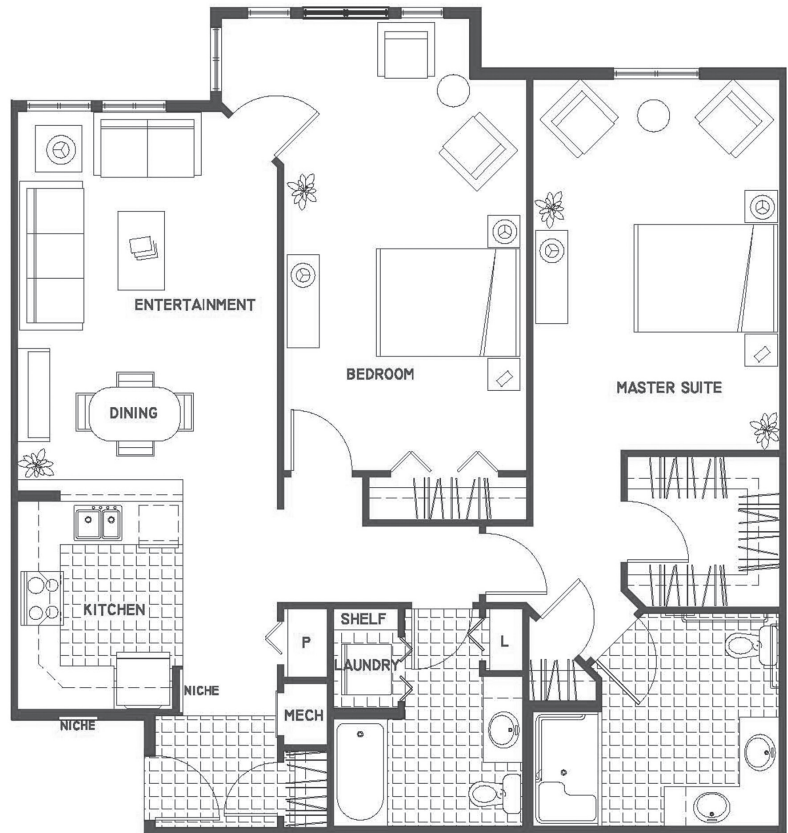

Floorplans

Georgia
1,222 Sq. Ft.

Room Sizes

Entertainment	13' x 11'6"
Master Suite	11'8" x 14'2"
Bedroom	11'3" x 10'10"
Kitchen	8'1" x 9'2"
Dining	13' x 9'8"
Laundry	2'6" x 4'1"

Scarlet
1,278 Sq. Ft.

Room Sizes

Entertainment	12' x 10'5"
Master Suite	11'4" x 17'2"
Bedroom	14'1" x 21'
Kitchen	7'1" x 8'11"
Dining	12' x 7'3"
Laundry	2'11" x 4'6"