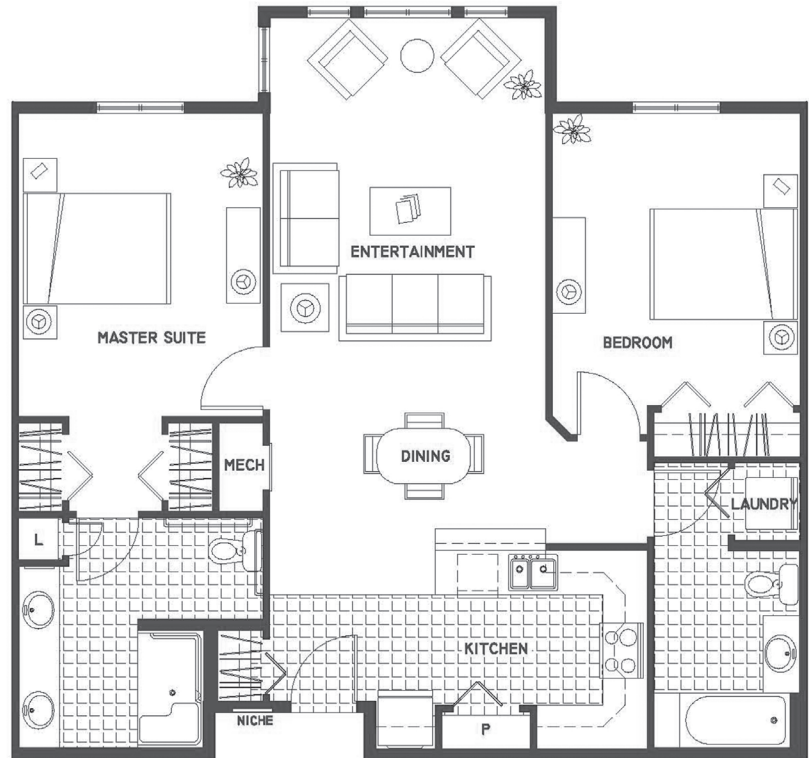

# Floorplans

**Magnolia**  
1,052 Sq. Ft.

Room Sizes	
Entertainment	12'5" x 13'
Master Suite	11' x 11'10"
Bedroom	11'2" x 11'3"
Kitchen	12'2" x 8'11"
Dining	12'5" x 8'10"
Laundry	2'11" x 3'7"

**Magnolia II**  
1,118 Sq. Ft.

Room Sizes	
Entertainment	12'5" x 14'10"
Master Suite	11' x 13'8"
Bedroom	11'2" x 13'2"
Kitchen	12'2" x 8'11"
Dining	12'5" x 8'10"
Laundry	2'11" x 3'7"

## Selina 1,067 Sq. Ft.

Room Sizes	
Entertainment	13' x 11'6"
Master Suite	11'8" x 14'2"
Bedroom	11'3" x 10'10"
Kitchen	8'1" x 9'2"
Dining	13' x 7'2"
Laundry	3'11" x 4'1"

## Room Sizes

Entertainment	12' x 10'5"
Master Suite	11'4" x 17'2"
Bedroom	14'1" x 21'
Kitchen	7'1" x 8'11"
Dining	12' x 7'3"
Laundry	2'11" x 4'6"