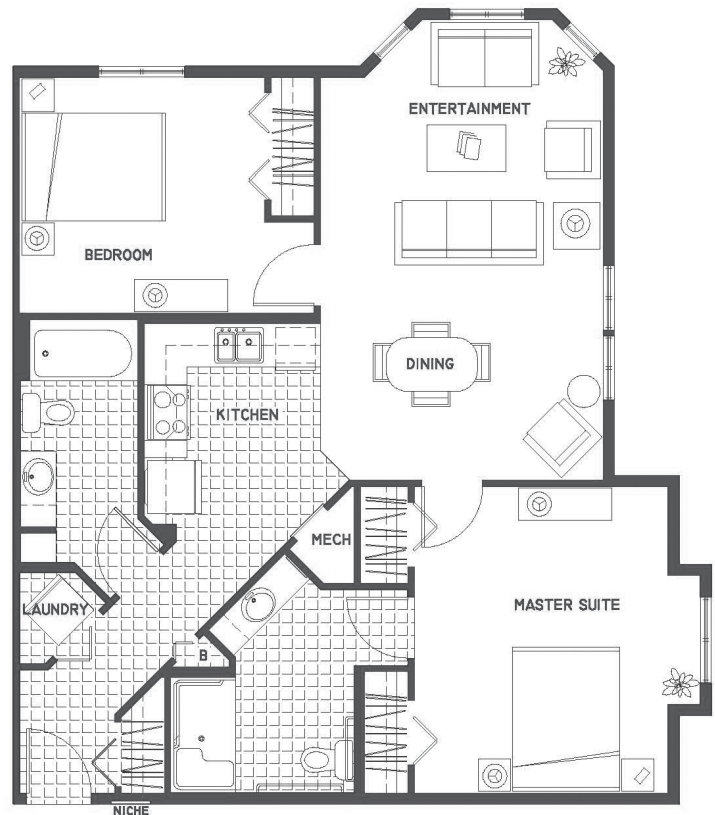

Savanna 1,035 Sq. Ft.

Room Sizes	
Entertainment	13' x 11'6"
Master Suite	11'8" x 14'2"
Bedroom	11'3" x 10'10"
Kitchen	8'1" x 9'2"
Dining	13' x 7'2"
Laundry	3'11" x 4'1"